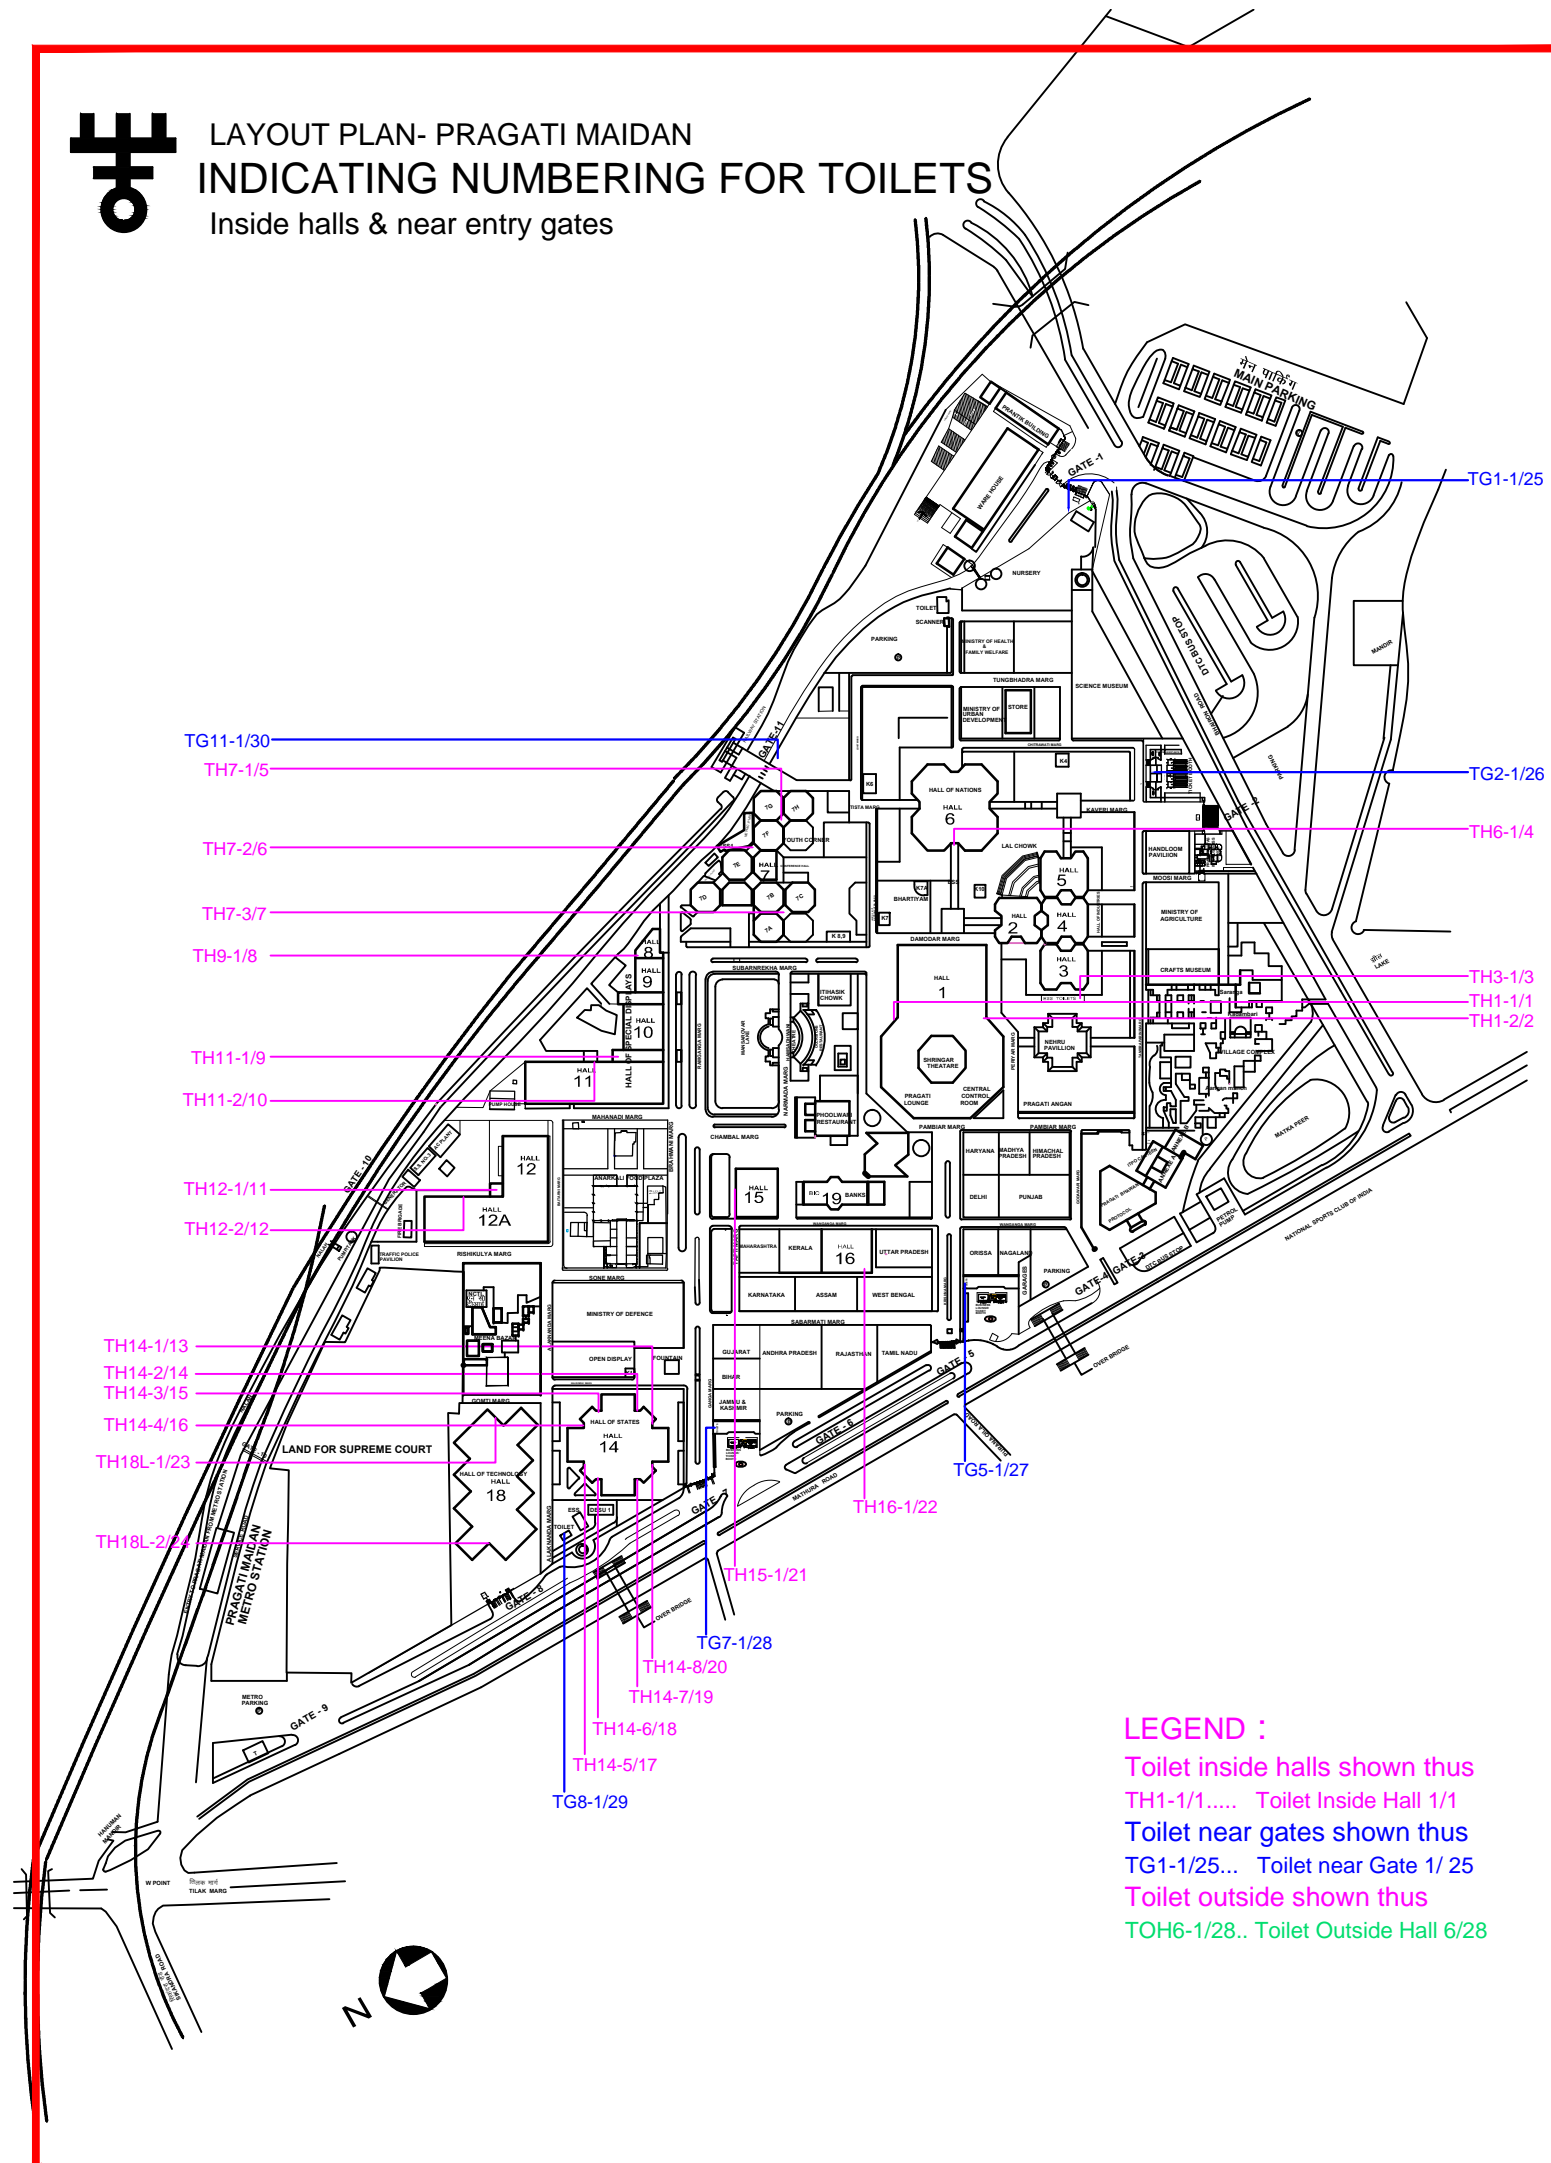

LAYOUT PLAN- PRAGATI MAIDAN INDICATING NUMBERING FOR TOILETS

Inside halls & near entry gates

LEGEND :
Toilet inside halls shown thus
TH1-1/1..... Toilet Inside Hall 1/1
Toilet near gates shown thus
TG1-1/25... Toilet near Gate 1/ 25
Toilet outside shown thus
TOH6-1/28.. Toilet Outside Hall 6/28